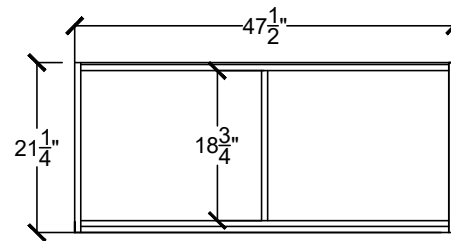

CENTER BOWL VANITIES

MEAV 6022 IFF4D

MIDDLE DRAWER BOX DETAIL

DOUBLE BOWL VANITIES

MEAV 4822

MIDDLE DRAWER BOX DETAIL

MIDDLE DRAWER BOX DETAIL

DOUBLE BOWL VANITIES

MEAV 6022

MIDDLE DRAWER BOX DETAIL

MIDDLE DRAWER BOX DETAIL

DOUBLE BOWL VANITIES

MEAV 7222

MIDDLE DRAWER BOX DETAIL

MIDDLE DRAWER BOX DETAIL