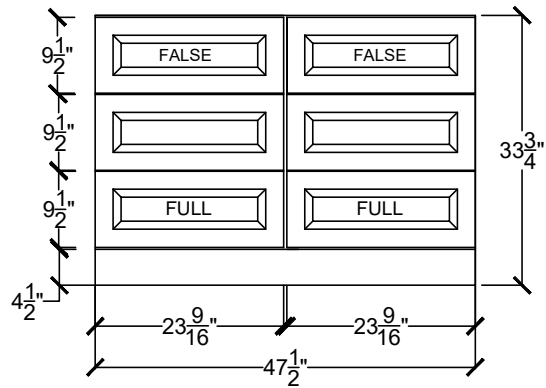

CENTER BOWL VANITIES

MEAV 6022 IFF4D

MIDDLE DRAWER BOX DETAIL

DOUBLE BOWL VANITIES

MEAV 4822

MIDDLE DRAWER BOX DETAIL

MIDDLE DRAWER BOX DETAIL

DOUBLE BOWL VANITIES

MEAV 6022

MIDDLE DRAWER BOX DETAIL

MIDDLE DRAWER BOX DETAIL

DOUBLE BOWL VANITIES

MEAV 7222

MIDDLE DRAWER BOX DETAIL

MIDDLE DRAWER BOX DETAIL