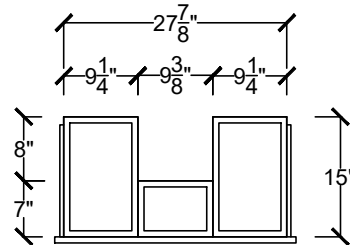

CENTER BOWL VANITIES

MEAV 6022 IFF4D

MIDDLE DRAWER BOX DETAIL

DOUBLE BOWL VANITIES

MEAV 4822

MIDDLE DRAWER BOX DETAIL

MIDDLE DRAWER BOX DETAIL

DOUBLE BOWL VANITIES

MEAV 6022

MIDDLE DRAWER BOX DETAIL

MIDDLE DRAWER BOX DETAIL

DOUBLE BOWL VANITIES

MEAV 7222

MIDDLE DRAWER BOX DETAIL

MIDDLE DRAWER BOX DETAIL