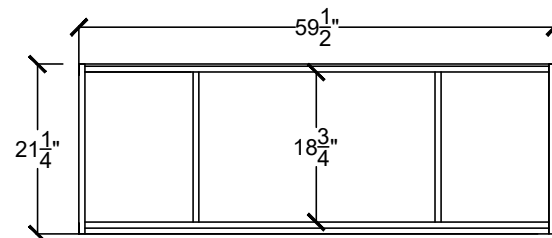

CENTER BOWL VANITIES

MEAV 6022 IFF4D

MIDDLE DRAWER BOX DETAIL

DOUBLE BOWL VANITIES

MEAV 4822

MIDDLE DRAWER BOX DETAIL

MIDDLE DRAWER BOX DETAIL

DOUBLE BOWL VANITIES

MEAV 6022

MIDDLE DRAWER BOX DETAIL

MIDDLE DRAWER BOX DETAIL

DOUBLE BOWL VANITIES

MEAV 7222

MIDDLE DRAWER BOX DETAIL

MIDDLE DRAWER BOX DETAIL