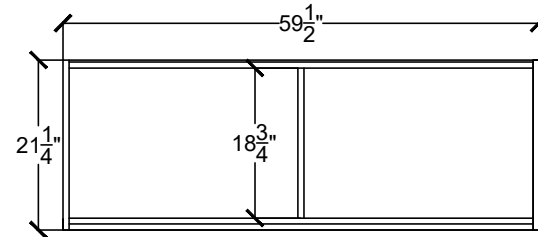

CENTER BOWL VANITIES

MEAV 6022 IFF4D

MIDDLE DRAWER BOX DETAIL

DOUBLE BOWL VANITIES

MEAV 4822

MIDDLE DRAWER BOX DETAIL

MIDDLE DRAWER BOX DETAIL

DOUBLE BOWL VANITIES

MEAV 6022

MIDDLE DRAWER BOX DETAIL

MIDDLE DRAWER BOX DETAIL

DOUBLE BOWL VANITIES

MEAV 7222

MIDDLE DRAWER BOX DETAIL

MIDDLE DRAWER BOX DETAIL