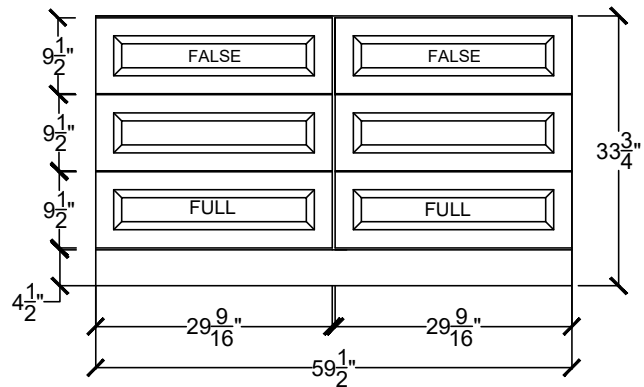

CENTER BOWL VANITIES

MEAV 6022 IFF4D

MIDDLE DRAWER BOX DETAIL

DOUBLE BOWL VANITIES

MEAV 4822

MIDDLE DRAWER BOX DETAIL

MIDDLE DRAWER BOX DETAIL

DOUBLE BOWL VANITIES

MEAV 6022

MIDDLE DRAWER BOX DETAIL

MIDDLE DRAWER BOX DETAIL

DOUBLE BOWL VANITIES

MEAV 7222

MIDDLE DRAWER BOX DETAIL

MIDDLE DRAWER BOX DETAIL